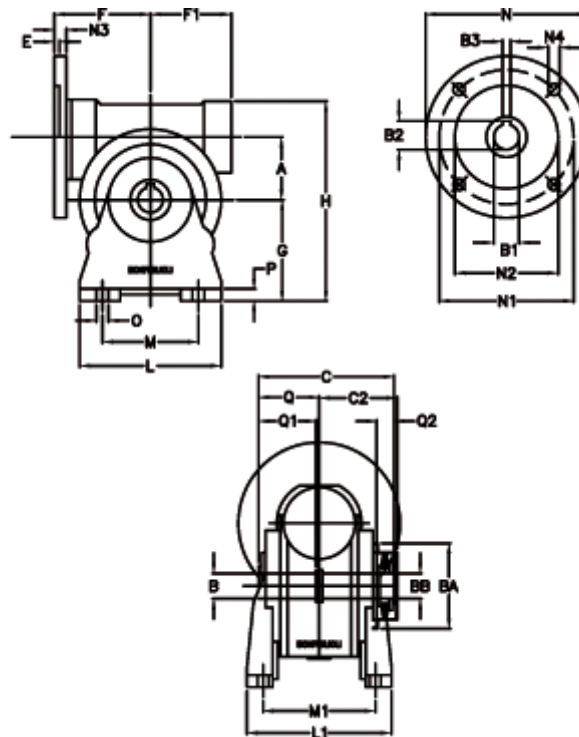

Article number: 390204402022716

Description: Worm Gear with Torque Limiter  
VF 44-L1-A-20-P71B5

## Measures

a = 44.60	C2 = 48	L1 = 98.0	O = 8.5
B = 18	Description = VF 44A-xx-71B5	m = 52	P = 10
B1 E7 = 14	E = 2.0	M1 = 81.0	Q = 32.0
B2 = 16.3	F = 65	N = 160	Q1 = 32
B3 H9 = 5	F1 = 54	N1 = 130	Q2 = 12
BA = 40	g = 72	N2 = 110	
BB H7 = 11	H = 143	N3 = 10.5	
C = 79	L = 90	N4 = 9,5	